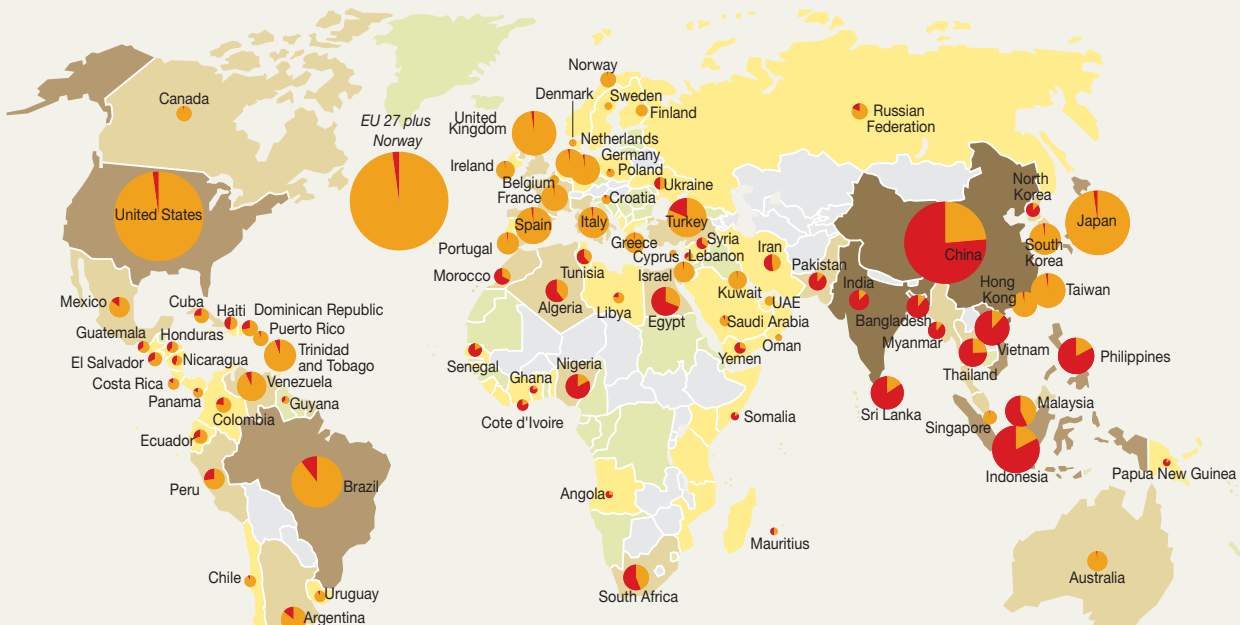

Plastic waste produced and mismanaged

Coastal population

Million people

Less than 1

1 to 2

2 to 10

10 to 50

50 to 263

Land locked country

Plastic waste production

Thousand tonnes per day, 2010

Total plastic waste produced

Portion of plastic waste mismanaged

Source: Jambeck, J., R., et al., Plastic waste inputs from land into the ocean, Science, 2015; Neumann B., et. al., Future Coastal Population Growth and Exposure to Sea-Level Rise and Coastal Flooding - A Global Assessment. PLoS ONE, 2015.